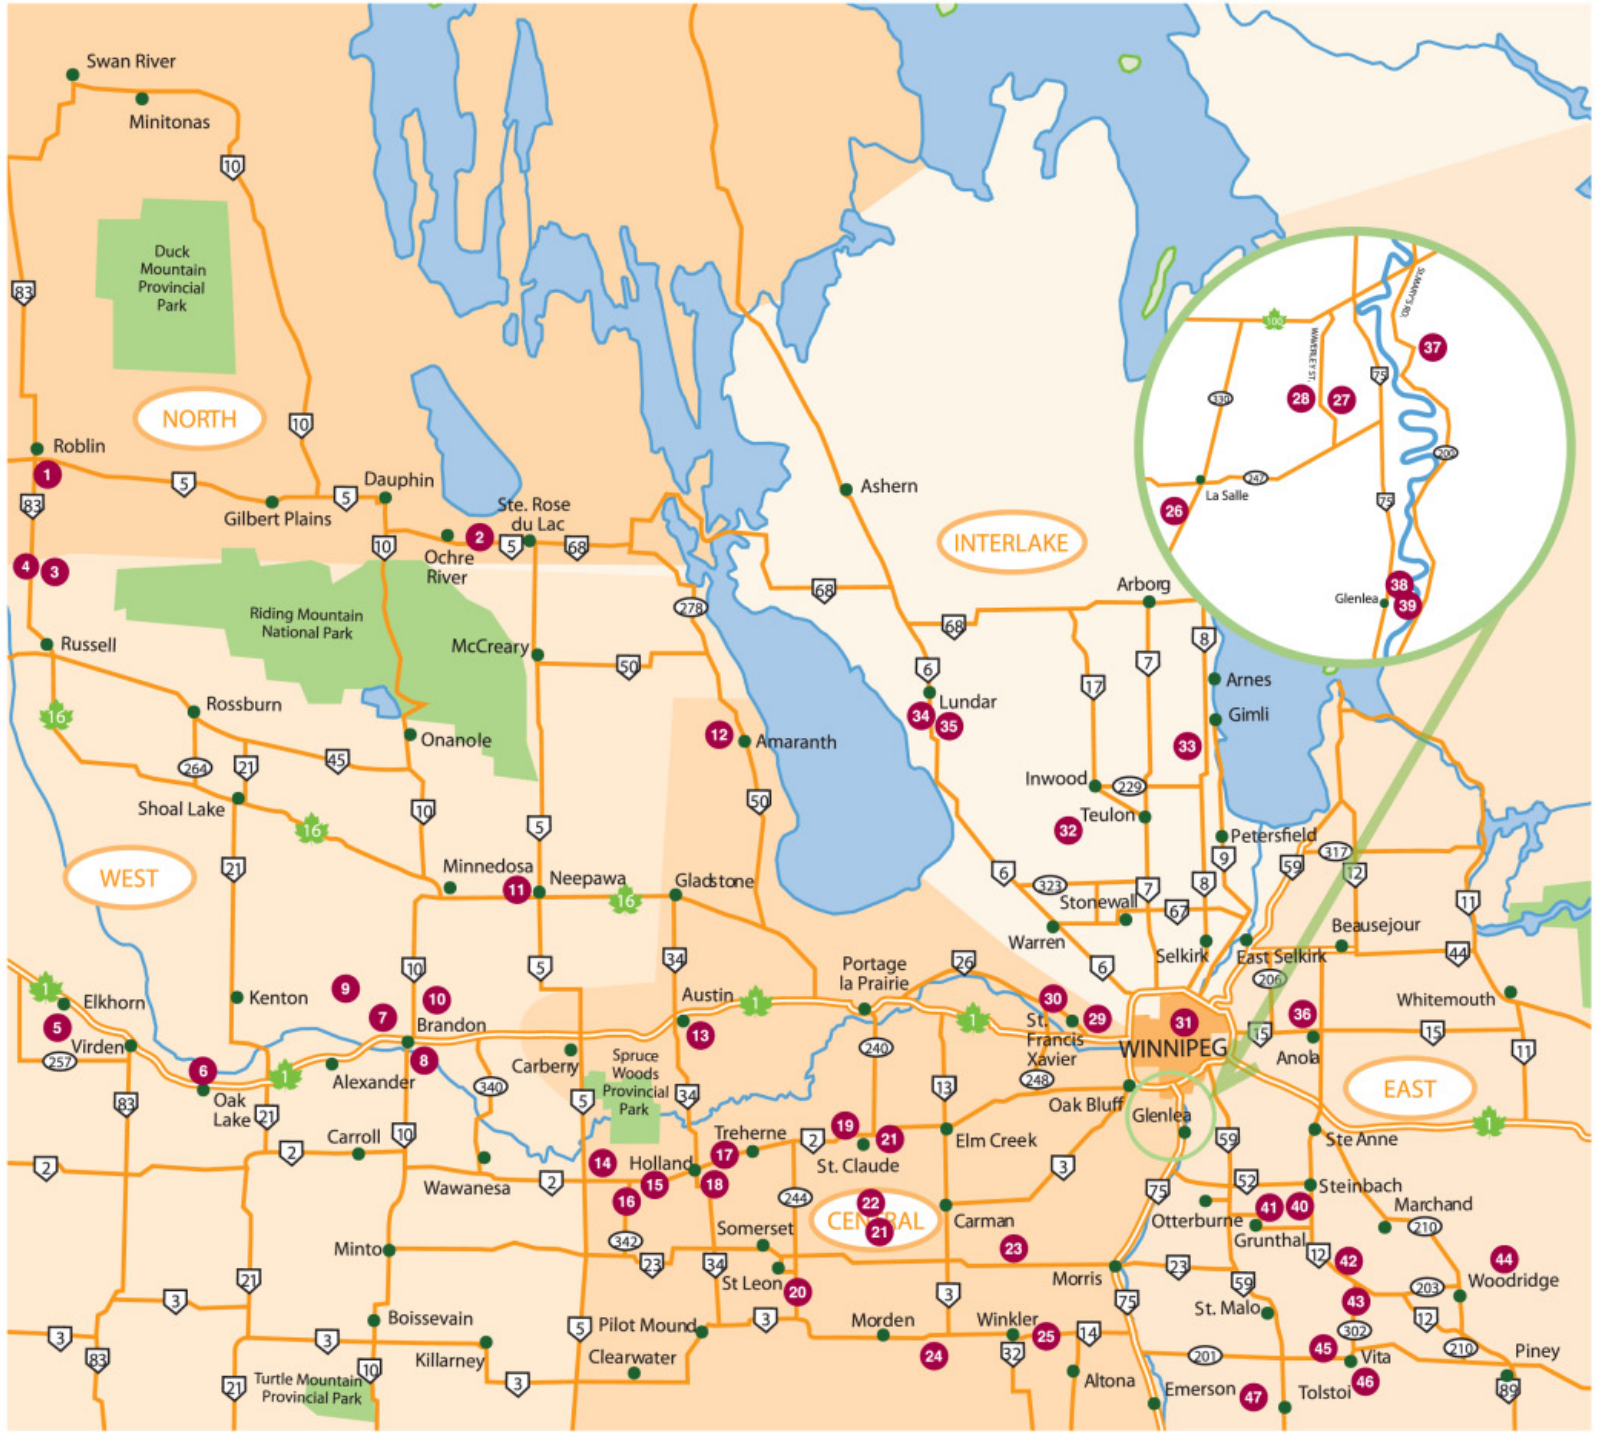

Sunday, September 17, 2017
www.openfarmday.ca

MAAS Canada

Growing Forward 2
A better provincial territory for all